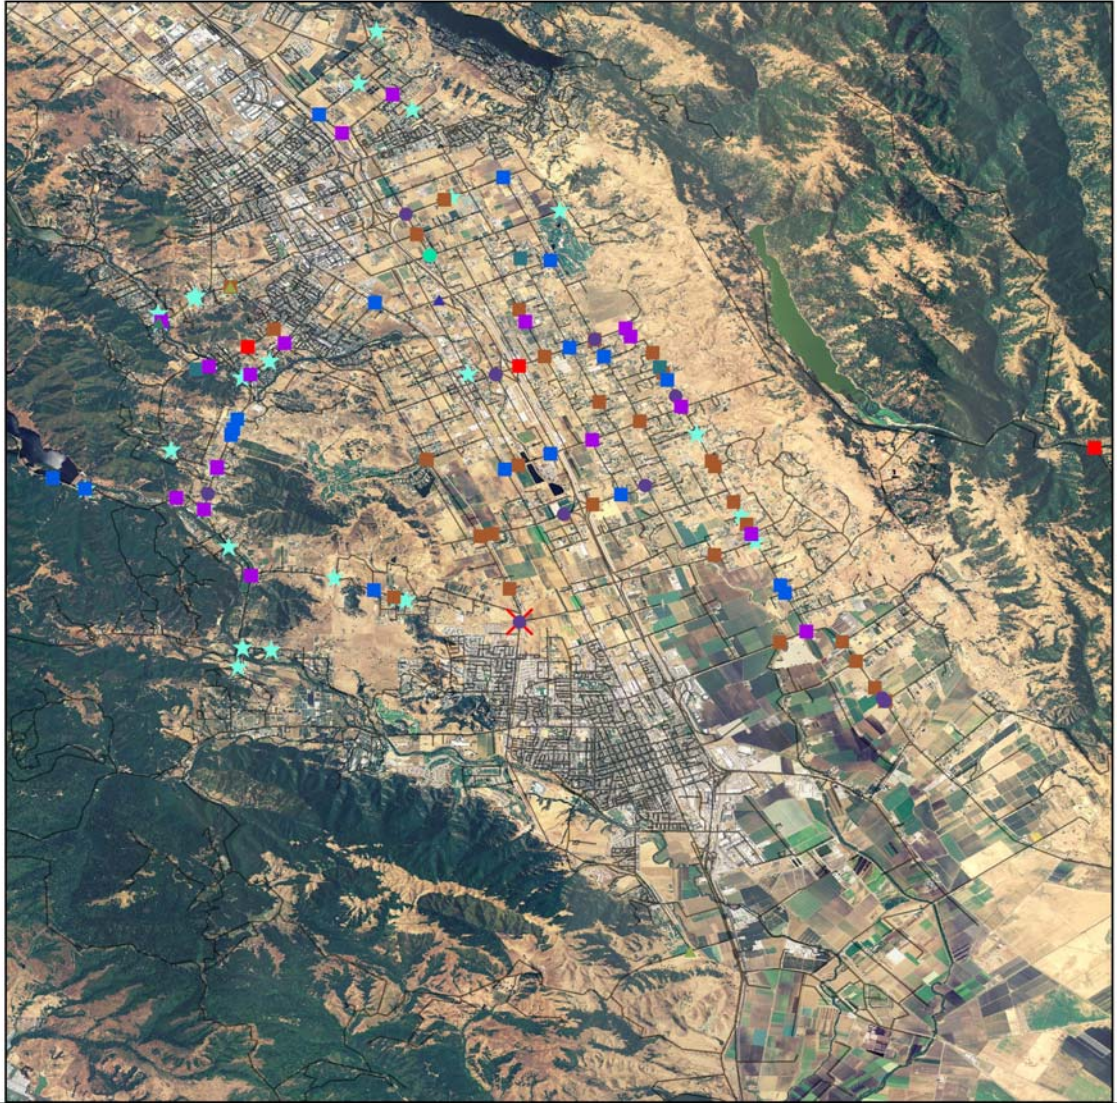

# Santa Clara County Animal Road Kill Database

## Legend

✕	Badger	■	Fox	●	Rabbit-LH
■	Bobcat	▲	Goose	●	Rabbit-SH
■	Coyote	▲	Hawk	■	Raccoon
★	Deer	●	Jack	■	Skunk
▲	Duck	■	Opossum	▲	Snake
		■	Pig	▲	Turkey

Map created by Christine Klinkowski and Tanya Diamond  
Road-kill locations from County of  
Santa Clara Animal Services,  
Roads Layer from U.S. Census T.I.G.E.R.line  
Geographic Projection: NAD27  
Scale: 1:145,038  
Contact information:  
c\_klinkowski@hotmail.com, tdseeker@msn.com